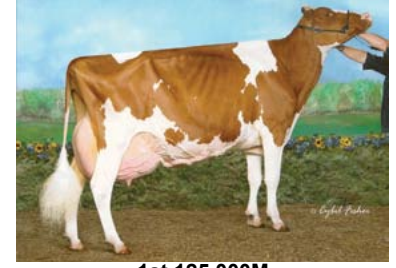

1st Fall Yearling in Milk
Pineybrook Rdmn Yazmina-Red

1st 5-Yr-Old & Res. Grand Champion
Ronemar 612 Talent Laura-Red

1st 125,000M
Blaze-N-Sun Sunny-Red-ET

1st Jr 2-Yr-Old
Greenlea Debo Renite-Red-ET

1st Sr 2-Yr-Old
Kulp-Dale Deb Alysa-Red-ET