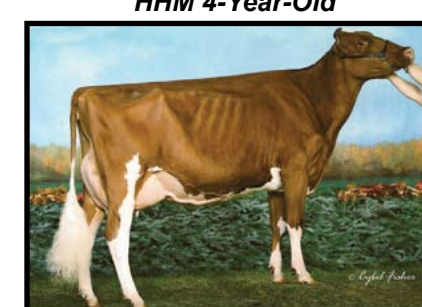

Fall Yearling

Fall Yearling in Milk

Junior 2-Year-Old

HMM Spring Yearling

High Honorable Mentions

HMM Fall Yearling

HMM 4-Year-Old

KA-GEO KNCKT ROSE-RED-ET
Sire: Fradon Redliner-Red-ET
B, E, O: Gabby Gabriel & Chris Carter, Stanford, KY

PRICE-VIEW RITZY LEAH-RED
Sire: Buckhorn-Acres Ritzy-Red-ET
B: Jaelah, Bridger, Kanani & Miles Price, Jonesboro, IN
E, O: Justine Kelsey, Canastota, NY

HOLBRIC ADVENTURE-RED
Sire: KHW Kite Advent-Red-ET
B: Brian & Mark Olbrich, Harvard, IL
E, O: Abbi Lea Goldenberg, McGregor, TX

KHW REGIMENT APPLE3-RED-ETN-CL
Sire: Carrousel Regiment-Red-ET
B: High Altitude Syndicate, Belleville, WI
E, O: Apple Partners II, Edgerton, WI

MS RIDLESIDE TD STAR-RED-ET
Sire: Dudoc Mr Burns-ET-RC
B: Gregory C. Schantz & Richard M. Green, Sr., Lowville, NY
E, O: Richard M. Green, Sr., Middletown, DE

KINYON TALENT STARDUST-RED
Sire: Ladino-Park Talent-Imp-ET-RC
B: Martin Kinyon, Lone Rock, WI
E, O: Rosedale Genetics, Ltd. & Marty Kinyon, Oxford, WI