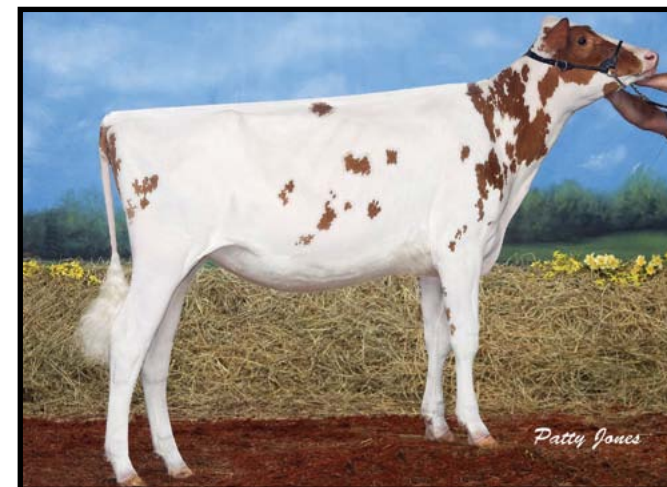

ALL-AMERICAN FALL CALF

SILDAJAK TRISTAN SASSY 3-RED

Born: September 4, 2009

10933557

Sire: Karona Tristan-Red

Dam: Sildajak Faber Sassy-Red-ET

4-00 365d 25,214 3.9% 983 3.2% 805

Breeder: Sildajak Holstein, Embrun, ON, Canada

Exhibitor: Richard M. Green, Sr., Middletown, DE

Owner: Cooper Galton, Nunda, NY

Show Record: National: 1st Grand Int'l, WI