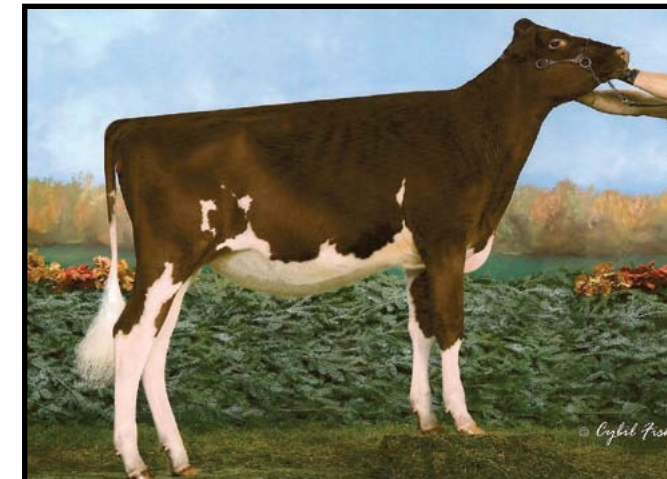

UNANIMOUS ALL-AMERICAN WINTER CALF

WOODFIELD ROYCE DONALYN-RED

Born: December 3, 2009

10953734

Sire: Sterndale Rose Royce-Red-ET

Dam: Woodfield Contender Donna-Red

2-04 306d 14,804 4.3% 631 3.1% 463

Breeder: Woodfield Holsteins, Ltd. & Larry Bennett, Caledon, ON, Canada

Exhibitor: Richard M. Green, Sr., Middletown, DE

Owner: Chilliwack Cattle Sales, Chilliwack, BC, Canada

Show Record: National: 1st Grand Int'l, WI