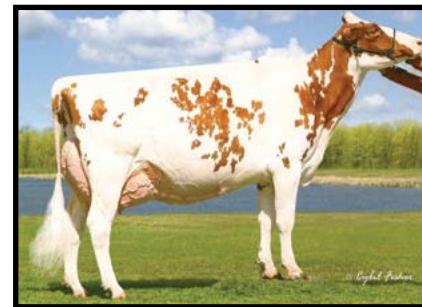

Reserve All-Americans

Reserve All-Americans

Spring Calf

Winter Calf

Fall Calf

4-Year-Old

5-Year-Old

Aged Cow

MS STARMARK REXY-RED-ET
Sire: KHW Kite Advent-Red-ET
B: Mark Rueth & Starmark, Wooster, OH
E: Starmark, Wooster, OH
O: Chilliwack Cattle Sales, Chilliwack, BC, Canada

FAVREAUTIERE EMMOUR-RED-ET
Sire: Deslacs Shaquille-ET-RC
B, E, O: Ferme Favreau & Fils, Inc., St-Christine, QC, Canada

STARCREST I M LOOPEY-RED
Sire: Indianhead Red-Marker-ET-RC
B: James & Kristy McAvoy, Mara, BC, Canada
E, O: James & Kristy McAvoy & Fred Fornwald & Sons, Mara, BC, Canada

FRADON REDMAN JUBILEE-RED-ET
Sire: Valleyriver Rubn Redman-Red-ET
B: Dana Erway & Fradon Holsteins, Coudersport, PA
E, O: Siemers Holstein Farms, Inc., Newton, WI

SWISS-ACRES MORRIS UBI D-RED
Sire: Mia Morris-Red-ET
B: Fermes Gasser, Ltd., Pike River, QC, Canada
E, O: Carson Kasbergen, Mansfield, IL

CHERRIE-KREEK BONNIE-RED-ET
Sire: KHW Kite Advent-Red-ET
B: Paul & Naomi Yoder, Oakland, MD
E, O: Rosedale Farm & Mystic-Kreek Farm, Oxford, WI