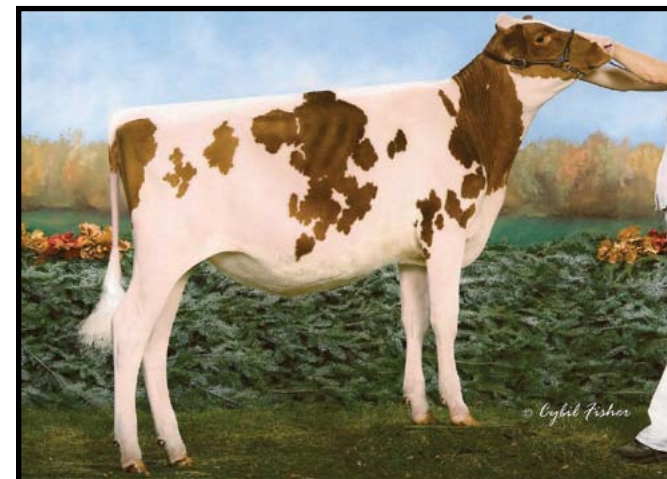

5-YR-OLD (9)		1st	2nd	3rd	Total
A-A	Sunnlyodge SS Tara-Red-ET	14	0	0	70
Res.	Swiss Acres Morris Ubi D-Red	0	8	3	27
HHM	Solitaire Jordan Kylie-Red	0	5	5	20
	Ridgedale-T Raichu-Red	0	1	5	8
	Rosedale Respect-Red	0	0	1	1
	Henkeseen Ripple-Red	0	0	0	0
	*Judge McKinven did not vote				

AGED COW (8)		1st	2nd	3rd	Total
A-A	Dyks Kite Linda-Red-ET	10	2	2	58
Res.	Cherrie-Kreek Bonnie-Red-ET	0	10	4	34
HHM	KY-Blue Ruben Maria-Red-ET	4	2	4	30
	Rocher Jordan Snow-Red-ET	0	0	3	3
	Greenlea Rub Marlene-Red-ET	0	0	1	1
	Vermilion Dstrgn Spring-Red	0	0	0	0
	*Judge Yeoman did not vote				

125,000 LB. COW (6)		1st	2nd	3rd	Total
AA	Lavender Ruby Redrose-Red	14	0	0	70
Res.	Morrill SR Scarlett-Red-ET	0	8	1	25
HHM	Buckhorn Acres Rita-Red-ET	0	4	8	20
	Stone-Front Rub Indigo-Red	0	1	4	7
	Spungold-MVU Lakeside-Red	0	1	1	4
	Miss Arsenio Allie-Red	0	0	0	0
	*Judge Bendig did not vote				

JUNIOR BEST 3 FEMALES (2)		1st	2nd	3rd	Total
AA	Deslacs Holsteins	15	0	0	75
Res.	Helmcrest Holsteins	0	15	0	45

SENIOR BEST 3 FEMALES (3)		1st	2nd	3rd	Total
AA	Richard M. Green, Sr.	14	0	0	70
Res.	Apple Red, LLC	0	14	0	42
	Reid Stransky & Lawrence Jerome	0	0	14	14
	*Judge Yeoman did not vote				

PRODUCE OF DAM (4)		1st	2nd	3rd	Total
AA	KHW Regiment Apple-Red-ET	13	2	0	71
Res.	Jerland Rubens Nan-Red-ET	2	5	8	33
HHM	KHW Regiment Apple-Red-ET	0	8	7	31
	Helmcrest Red Lou Ginger-Red	0	0	0	0

UNANIMOUS ALL-AMERICAN SPRING CALF

WESTPHALIA SS AMARYLLIS-RED

Born: March 2, 2010

69194356

Sire: Pursuit September Storm-ET-RC

Dam: Westphalia RM Amelia-Red

2-03 365d 33,361 2.8% 943 2.6% 852

Breeder: Exhibitor: Charles A. Westphal, Brownsville, WI

Owner: Grady Wendorf, Ixonia, WI

Show Record: National: 1st Grand Int'l, WI